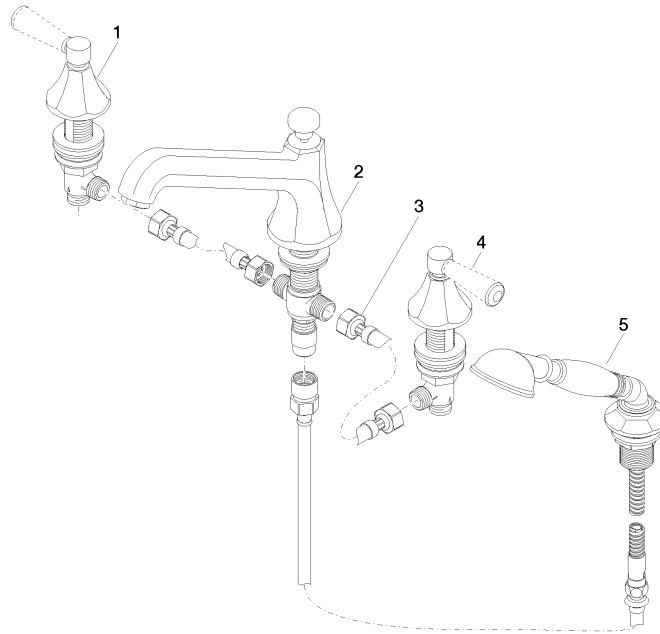

MADISON Bath shower set for bath rim or tile edge installation - Durabronss (23kt Gold)

MADISON

ST 030 100 3370

- spout: circular, air-enriched flow
- max. spout flow rate 23 l/min
- Hand shower: COMPACT RAIN, max. flow rate 6.8 l/min (at 3 bar)
- complete hand shower set with anti-scale system
- 225mm projection
- automatic bath/shower diverter
- height of mixer 185 mm
- height up to aerator 140 mm
- hole diameter valve 32 mm
- hole diameter spout 32 mm
- hole diameter for complete hand shower set 32 mm
- rosette for spout Ø 70mm
- rosette for complete hand shower set Ø 60mm
- rosette for deck valve Ø 60mm
- metal shower hose 1750mm with integrated anti-twist protection

ST 030 100 3370

MADISON Bath shower set for bath rim or tile edge installation - Durabronss (23kt Gold)

MADISON

ST 030 100 3370

- 225mm projection
- complete hand shower set: normal flow
- spout: circular, air-enriched flow
- complete hand shower set with anti-scale system
- automatic bath/shower diverter
- height of mixer 185 mm
- height up to aerator 140 mm
- hole diameter valve 32 mm
- hole diameter spout 32 mm
- hole diameter for complete hand shower set 32 mm
- rosette for spout Ø 70mm
- rosette for complete hand shower set Ø 60mm
- rosette for deck valve Ø 60mm
- metal shower hose 1750mm with integrated anti-twist protection
- max. spout flow rate 23 l/min
- max. flow for complete hand shower set 6.8 l/min

Recommended miscellaneous

Perfecto installation kit - 12 614 970 90

ST 030 100 3370
mm [inches]
1:10

Flow rate chart

Certificates

LGA_8028.

Belgaqua_21-380-
27_4.

ST 030 100 3370

Spare parts list

No.	Item Number	Name	Quantity used	Delivery time
1	20 000 370-09	side panel	1	60
2	13 502 380-09	spout	1	60
3	12 502 970 90	High pressure hose 1/2" x 1/2" x 400 mm -	2	2
4	20 000 371-09	side panel	1	60
5	27 703 370-09	shower set	1	60