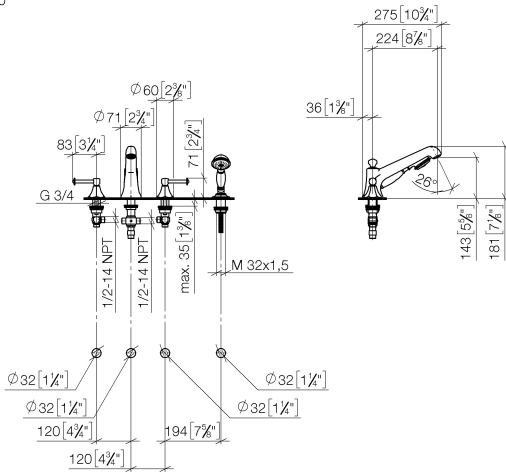

MADISON Bath shower set for bath rim or tile edge installation - Durabronss (23kt Gold)

MADISON

ST 030 100 3370

- spout: circular, air-enriched flow
- max. spout flow rate 23 l/min
- Hand shower: COMPACT RAIN, max. flow rate 6.8 l/min (at 3 bar)
- complete hand shower set with anti-scale system
- 225mm projection
- automatic bath/shower diverter
- height of mixer 185 mm
- height up to aerator 140 mm
- hole diameter valve 32 mm
- hole diameter spout 32 mm
- hole diameter for complete hand shower set 32 mm
- rosette for spout Ø 70mm
- rosette for complete hand shower set Ø 60mm
- rosette for deck valve Ø 60mm
- metal shower hose 1750mm with integrated anti-twist protection

ST 030 100 3370

MADISON Bath shower set for bath rim or tile edge installation - Durabronss (23kt Gold)

MADISON

ST 030 100 3370

- 225mm projection
- complete hand shower set: normal flow
- spout: circular, air-enriched flow
- complete hand shower set with anti-scale system
- automatic bath/shower diverter
- height of mixer 185 mm
- height up to aerator 140 mm
- hole diameter valve 32 mm
- hole diameter spout 32 mm
- hole diameter for complete hand shower set 32 mm
- rosette for spout Ø 70mm
- rosette for complete hand shower set Ø 60mm
- rosette for deck valve Ø 60mm
- metal shower hose 1750mm with integrated anti-twist protection
- max. spout flow rate 23 l/min
- max. flow for complete hand shower set 6.8 l/min

Recommended miscellaneous

Perfecto installation kit - 12 614 970 90

ST 030 100 3370
mm [inches]
1:10

Flow rate chart

Certificates

LGA_8028.

Belgaqua_21-380-
27_4.

ST 030 100 3370

Spare parts list

No.	Item Number	Name	Quantity used	Delivery time
1	20 000 370-09	side panel	1	60
2	13 502 380-09	spout	1	60
3	12 502 970 90	High pressure hose 1/2" x 1/2" x 400 mm -	2	2
4	20 000 371-09	side panel	1	60
5	27 703 370-09	shower set	1	60